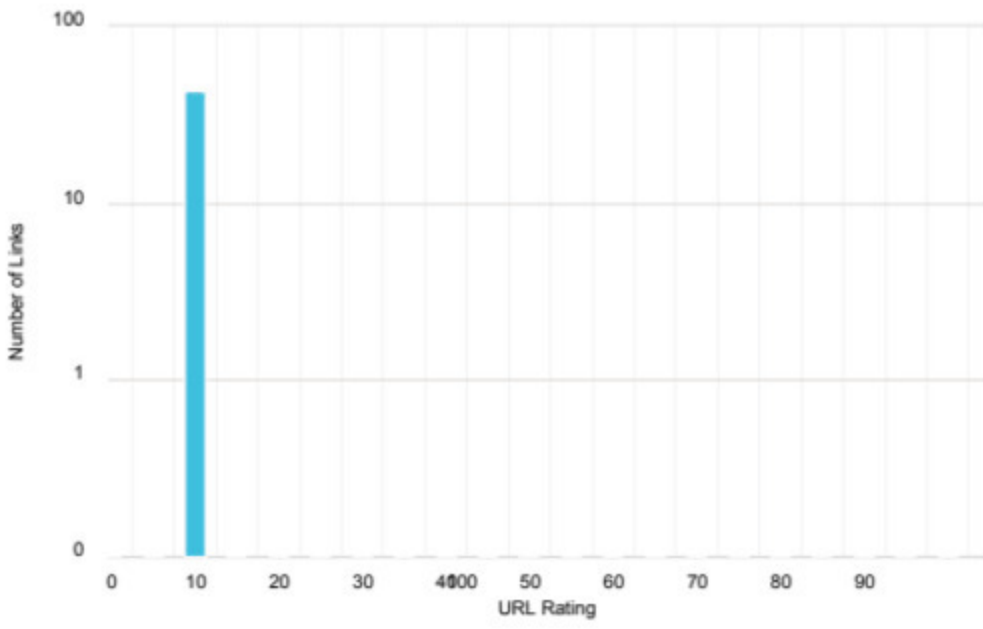

BACKLINKS TYPES

text	44
dofollow	43
nofollow	1
redirect	0
image	0
form	0
Governmental	0
Educational	0

Referring Pages

URL Rating Distribution

Top Referring TLDs

Anchors Cloud

Anchor Phrases

Referring Domains

key largo beaches	42/98%
□□	1/2%

Referring Pages

key largo beaches	43/98%
□□	1/2%

Anchor Terms

Referring Domains

beaches	42/98%
□□	1/2%

Referring Pages

beaches	43/98%
□□	1/2%