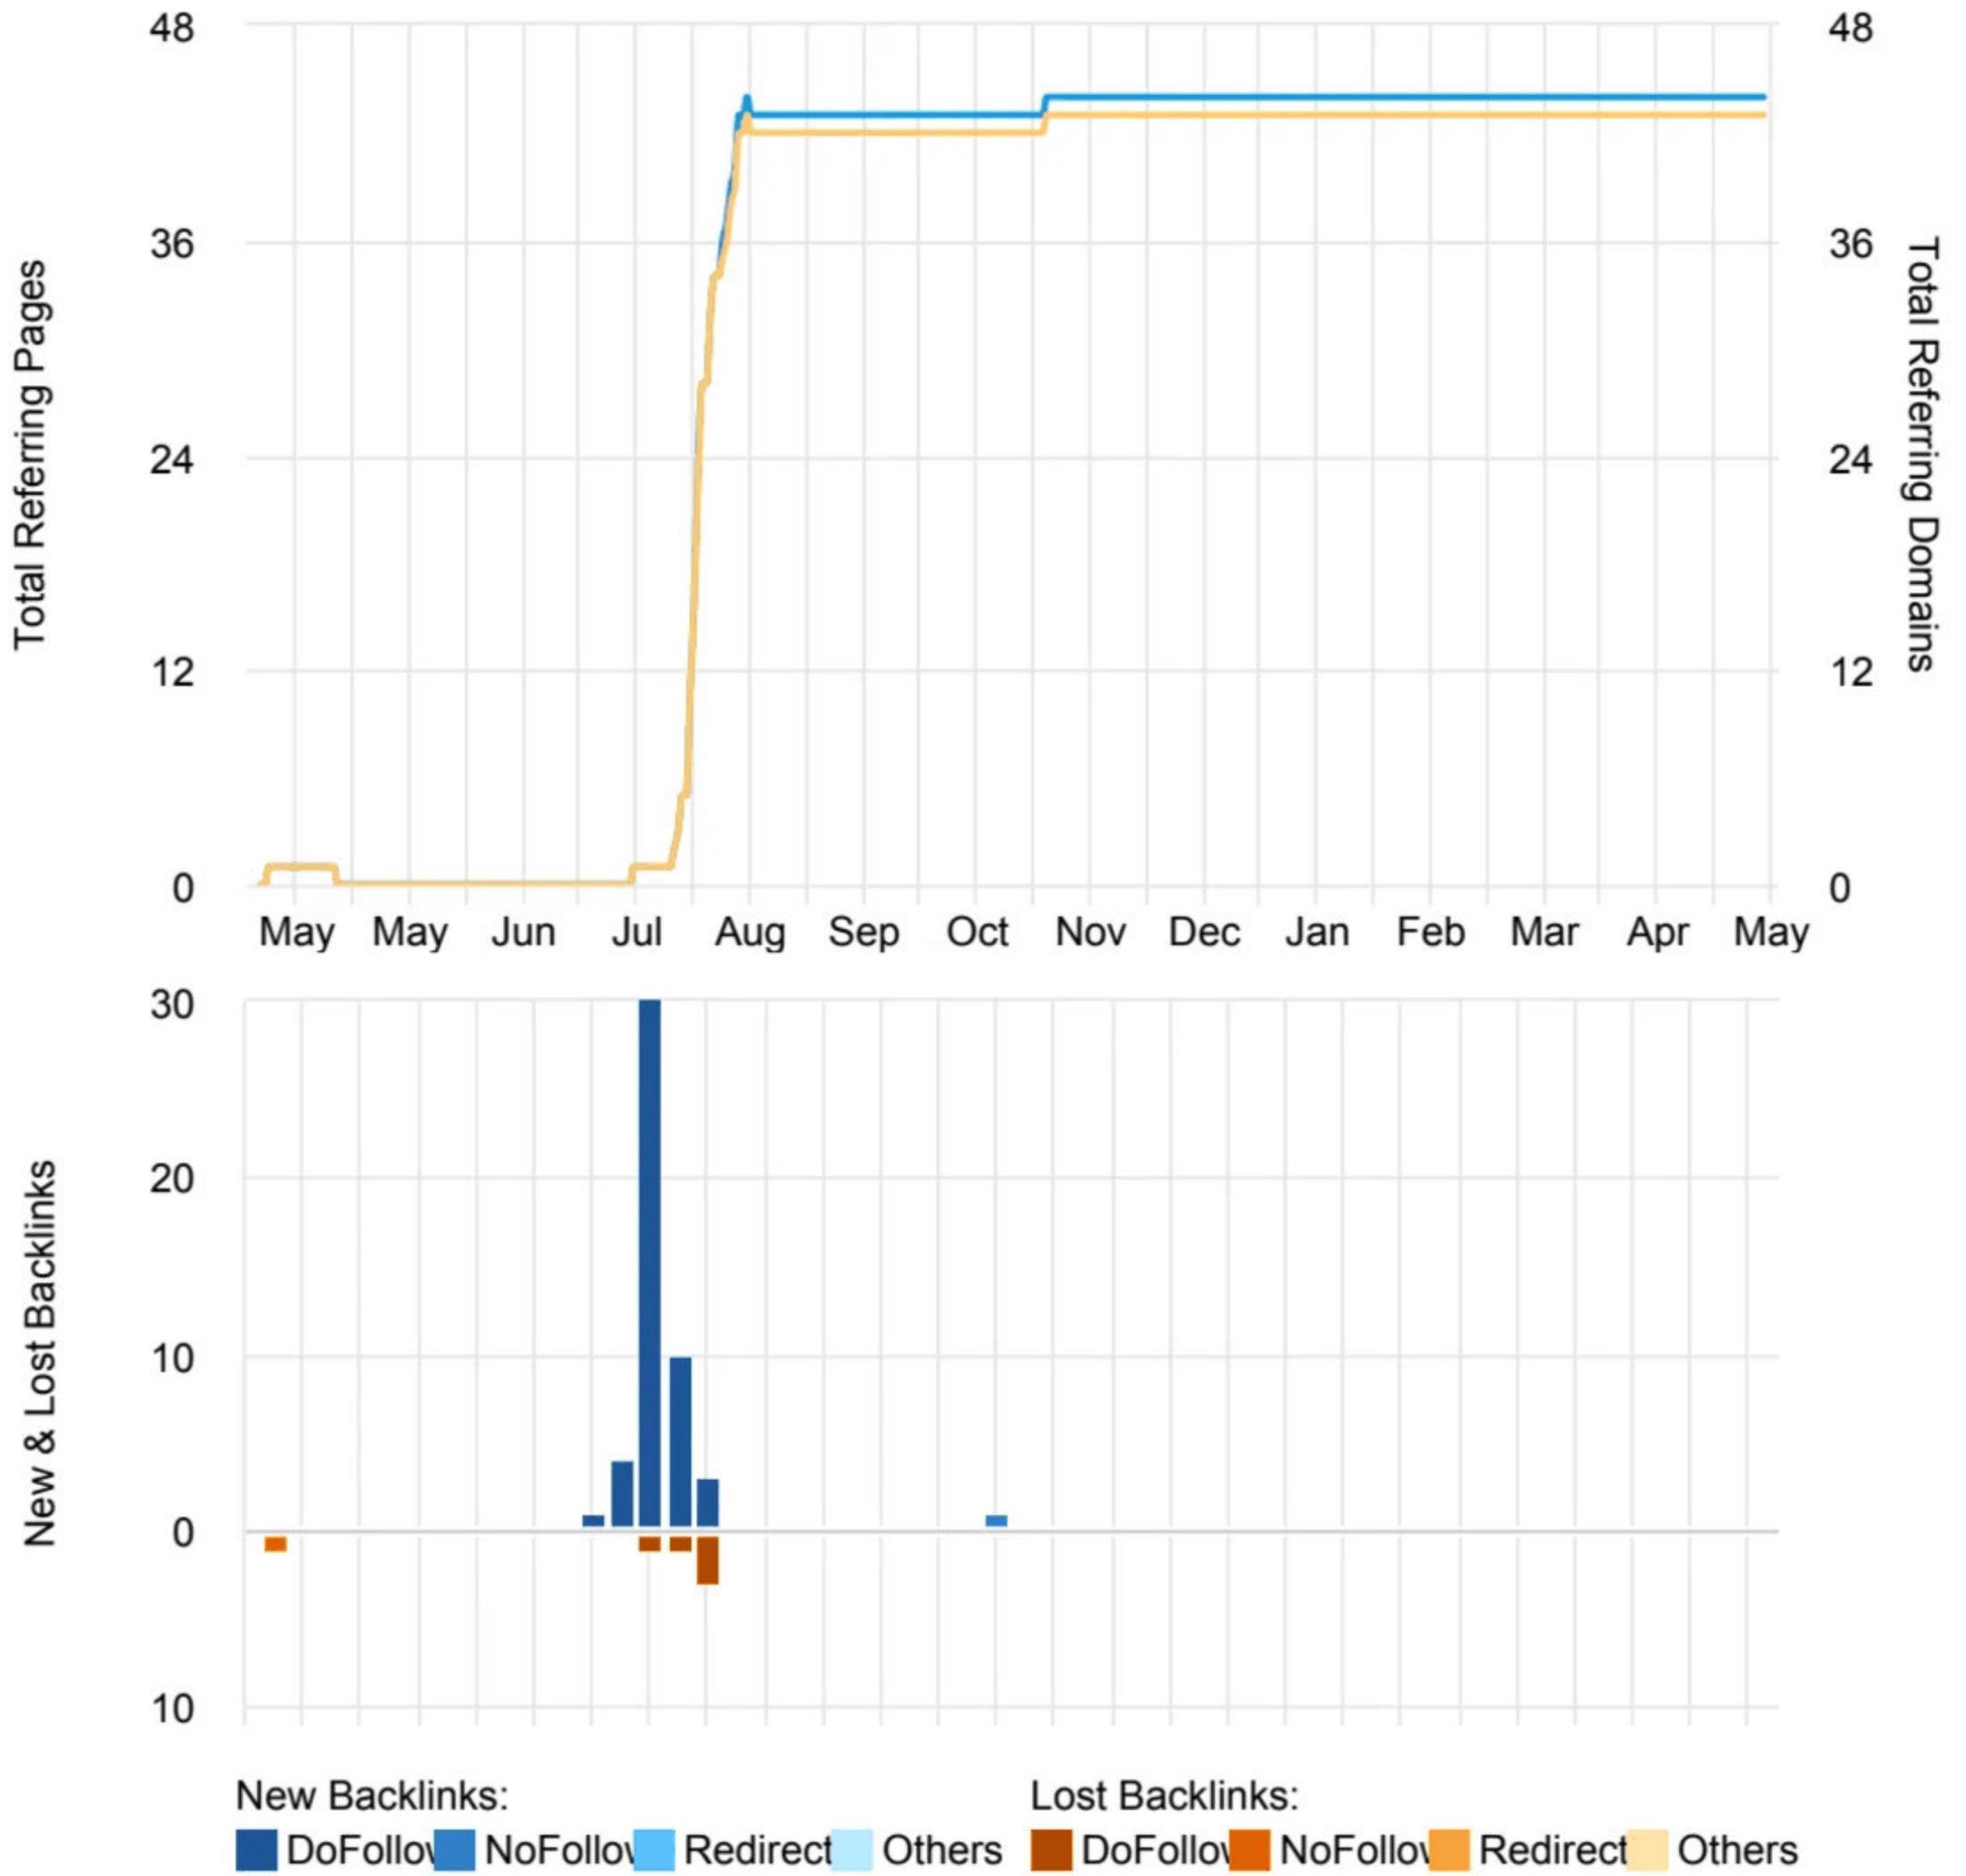

Overview

URL Rating	Domain Rating	Backlinks	Referring Domains
16	74	44	43

LINKING METRICS

Referring Pages	44
Total Backlinks	44
Crawled Pages	3
Referring IPs	7
Referring Subnets	6
Referring Domains	43
Governmental	0
Educational	0
.com	42
.net	0
.org	0

BACKLINKS TYPES

text	44
dofollow	43
nofollow	1
redirect	0
image	0
form	0
Governmental	0
Educational	0

Referring Pages

URL Rating Distribution

Top Referring TLDs

Anchors Cloud

Anchor Phrases

Referring Domains

key largo beaches	42/98%
□□	1/2%

Referring Pages

key largo beaches	43/98%
□□	1/2%

Anchor Terms

Referring Domains

beaches	42/98%
□□	1/2%

Referring Pages

beaches	43/98%
□□	1/2%