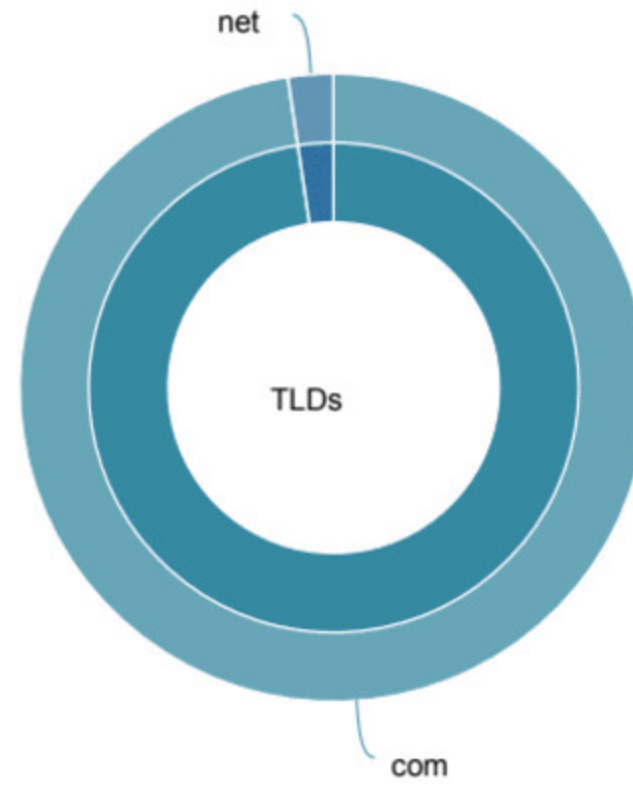

Overview

URL Rating	Domain Rating	Backlinks	Referring Domains
16	74	44	43

LINKING METRICS

Referring Pages	44
Total Backlinks	44
Crawled Pages	3
Referring IPs	7
Referring Subnets	6
Referring Domains	43
Governmental	0
Educational	0
.com	42
.net	0
.org	0

BACKLINKS TYPES

text	44
dofollow	43
nofollow	1
redirect	0
image	0
form	0
Governmental	0
Educational	0

Referring Pages

URL Rating Distribution

Top Referring TLDs

Anchors Cloud

Anchor Phrases

Referring Domains

key largo beaches	42/98%
□□	1/2%

Referring Pages

key largo beaches	43/98%
□□	1/2%

Anchor Terms

Referring Domains

beaches	42/98%
□□	1/2%

Referring Pages

beaches	43/98%
□□	1/2%